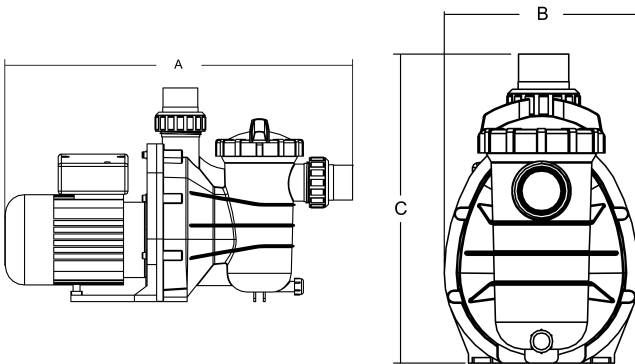

**Flotide Pool pump 50 mm / 1  
1/2" metric/imperial glue  
socket 2,5A 230VAC black type  
SS 050 UK plug with RCD plug  
(7030257)**

**FLOTIDE**

# TECHNICAL SPECIFICATIONS

Colour	black
Shaft	stainless steel 316
Material seal	stainless steel 316
Connection	metric/imperial glue socket
Type	UK plug
Voltage	230VAC
Max. temperature	40 °C
Width	211 mm
Height	340 mm
Frequency	50 Hz
IP value	IPX5
Type	SS 050
Capacity	12,4 m <sup>3</sup> /h
Output Power	0,5 HP
MWC	6 m
Size	50 mm / 1 1/2"
Length	552 mm

Weight 8.03 kg

Power 0.55 kW

Ampere 2,5 A

Noise level 60 dB

BEP Capacity 10

BEP Head 4

## DIMENSIONS

A 552 mm

B 211 mm

C 340 mm