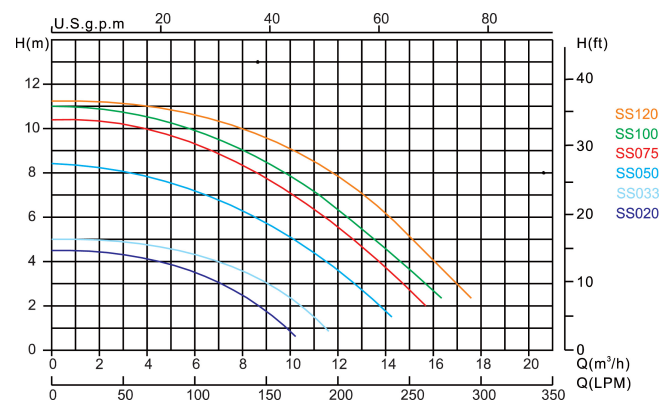

# TECHNICAL SPECIFICATIONS

Colour	black
Shaft	stainless steel 316
Material seal	stainless steel 316
Connection	metric/imperial glue socket
Type	UK plug
Voltage	230VAC
Max. temperature	40 °C
Width	211 mm
Height	340 mm
Frequency	50 Hz
IP value	IPX5
Type	SS 050
Capacity	12,4 m <sup>3</sup> /h
Output Power	0,5 HP
MWC	6 m
Size	50 mm / 1 1/2"
Length	552 mm

Weight 8.03 kg

Power 0.55 kW

Ampere 2,5 A

Noise level 60 dB

BEP Capacity 10

BEP Head 4

## DIMENSIONS

A 552 mm

B 211 mm

C 340 mm