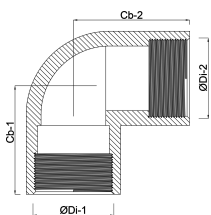

**Profec Nr. 90 Elbow 90° cast
iron black 1" x 1/2" female
thread 25bar DVGW (1109021)**

TECHNICAL SPECIFICATIONS

Material cast iron black

Approval DVGW

Connection female thread

Fitting nr. Nr. 90

Temperature range -20°C - 120°C

Pressure 25 bar

Size 1" x 1/2"

DIMENSIONS

Cb-1 32 mm

Cb-2 34 mm

ØDi-1 1 "

ØDi-2 1/2 "

β 90 °