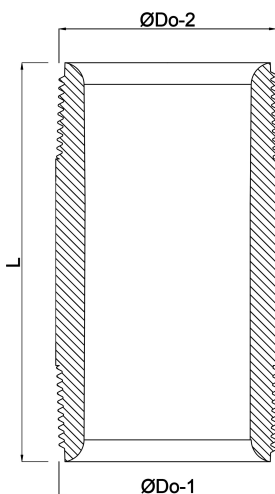

**Profec Nr. 23 Pipe nipple brass  
1" male thread 40bar 300 mm  
(0708339)**

# TECHNICAL SPECIFICATIONS

Material	brass
Connection	male thread
Fitting nr.	Nr. 23
Pressure	40 bar
Size	1"
Length	300 mm

## DIMENSIONS

L	300 mm
ØDo-1	1 "
ØDo-2	1 "

**Last modified date: 21/02/2026**

Bosta UK Ltd.  
Reflection House  
Olding Road  
Bury St. Edmunds  
Suffolk  
IP33 3TA  
T +44 (0) 1284 716580  
E [enquiries@bosta.co.uk](mailto:enquiries@bosta.co.uk)  
<http://www.bosta.com>