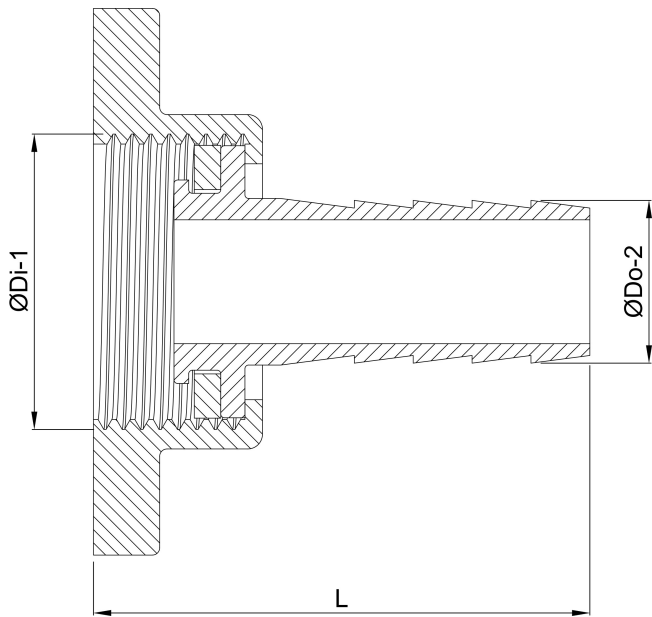

**Profec Hose tail 2/3 union
adaptor brass 1" x 20 mm
female threaded nut x hose tail
type flat seal (0423342)**

TECHNICAL SPECIFICATIONS

Type	flat seal
Material	brass
Connection	female threaded nut x hose tail
Max. temp.	120 °C
Size	1" x 20 mm
Max. temperature	120 °C

DIMENSIONS

L	33.5 mm
Lb	40 mm
ØDi-1	1 "
ØDo-2	20 mm
F-1	11 mm
P-1	20 mm
Dq-2	17 mm
Nq-2	4
Lq-2	25 mm

Last modified date: 06/11/2025

Bosta UK Ltd.
Reflection House
Olding Road
Bury St. Edmunds
Suffolk
IP33 3TA
T +44 (0) 1284 716580
E enquiries@bosta.co.uk
<http://www.bosta.com>