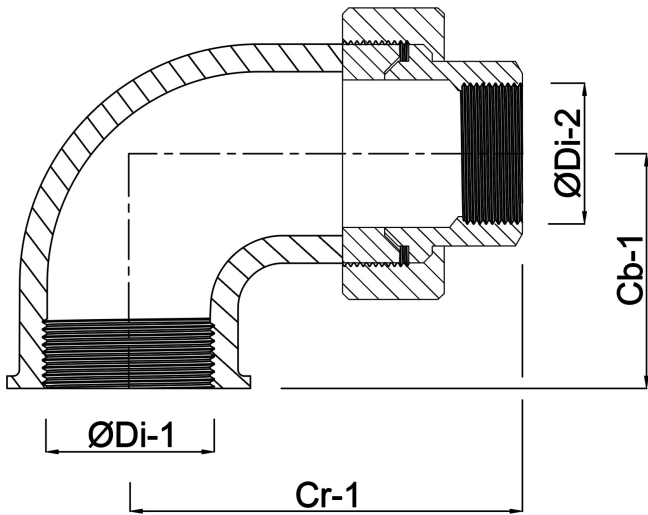

**Profec Nr. 96 Union elbow 90°
cast iron galvanised 1 1/4"
female thread 25bar DVGW
type conical (1009606)**

TECHNICAL SPECIFICATIONS

Type	conical
Material	cast iron
Surface treatment	galvanised
Approval	DVGW
Connection	female thread
Fitting nr.	Nr. 96
Temperature range	-20°C - 120°C
Pressure	25 bar
Size	1 1/4"

DIMENSIONS

Cb-1	82 mm
Cr-1	45 mm
F-1	17 mm
F-2	22 mm
K-1	46 mm
Kn	67 mm

ØDi-1 1 1/4 "

ØDi-2 1 1/4 "

β 90 °

Last modified date: 22/02/2026

Bosta UK Ltd.
Reflection House
Olding Road
Bury St. Edmunds
Suffolk
IP33 3TA
T +44 (0) 1284 716580
E enquiries@bosta.co.uk
<http://www.bosta.com>