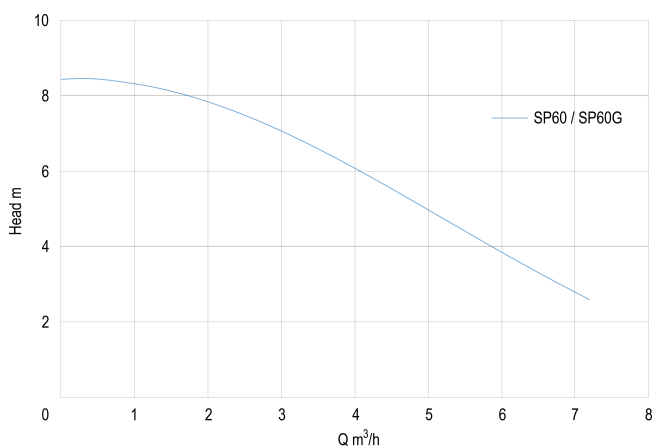

Size 1"

Float not included

DIMENSIONS

H-1 250 mm

H-2 230 mm

W-1 150 mm

Last modified date: 08/05/2026

Bosta UK Ltd.
Reflection House
Olding Road
Bury St. Edmunds
Suffolk
IP33 3TA
T +44 (0) 1284 716580
E enquiries@bosta.co.uk
<http://www.bosta.com>