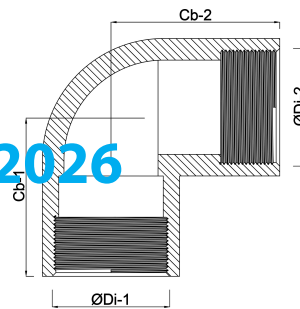

Profec Elbow 90° PVC-U 2 1/2"
female thread 10bar grey
(0110156)

TECHNICAL SPECIFICATIONS

Colour	grey
Material	PVC-U
Connection	female thread
Pressure	10 bar
Size	2 1/2"

DIMENSIONS

Cb-1	82 mm
Cb-2	82 mm
F-1	30 mm
ØDi-1	2 1/2 "
ØDi-2	2 1/2 "
β	90 °