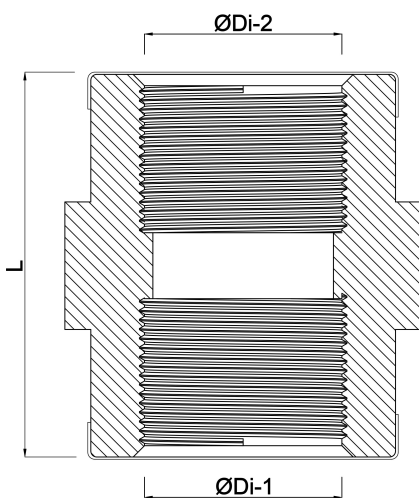

**Profec Nr. 270A Socket
stainless steel 316 2" female
thread 10bar (0080158)**

TECHNICAL SPECIFICATIONS

Material stainless steel 316

Connection female thread

Fitting nr. Nr. 270A

Pressure 10 bar

Size 2"

DIMENSIONS

L 23.7 mm

ØDi-1 2"

ØDi-2 2"

ØDo-1 65.5 mm

Last modified date: 20/02/2026

Bosta UK Ltd.
Reflection House
Olding Road
Bury St. Edmunds
Suffolk
IP33 3TA
T +44 (0) 1284 716580
E enquiries@bosta.co.uk
<http://www.bosta.com>