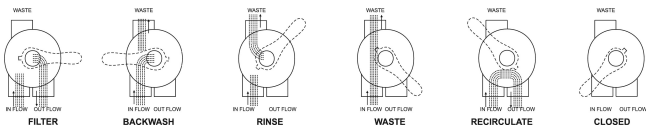

Praher Multiport valve ABS/stainless steel 2" female thread white type 6-way valve (0111371)

PRAHER
GROUP

TECHNICAL SPECIFICATIONS

Colour	white
Type	6-way valve
Material	ABS/stainless steel
Material seal	NBR/TPE
Max. temp.	40 °C
Size	2"
Connection	female thread