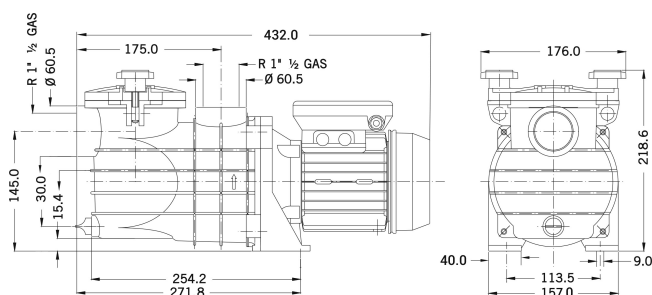

**PSH Pool pump PP/GF30 1 1/2"
female thread 1,4A 230VAC
black type Micro 25 (7032211)**

 P S H

TECHNICAL SPECIFICATIONS

Colour	black
Shaft	stainless steel 416
Pump body	PP/GF30
Material impeller 1	noryl
Material cover	PP/GF30
Material seal	carbon/ceramic
Connection	female thread
Length	432 mm
Voltage	230VAC
Max. temperature	40 °C
Width	176 mm
Height	218.6 mm
Frequency	50 Hz
IP value	IP55
Motor RPM	2900
Type	Micro 25
Capacity	6,1 m ³ /h

Output Power 0,25 HP

Size 1 1/2"

Weight 6.4 kg

Power 0.2 kW

MWC 9

Ampere 1,4 A

PRODUCT INFORMATION

Specially designed for small pools, above ground pools and spas.

Features:

- Connection: female thread
- Self-priming
- Suitable for operation with salt chlorinators and sea water up to 3,5% (35gr/l)
- Thermal protection included
- Supplied with 1m cable with Schuko plug
- Insulation Class: F
- Protection: IP55
- Motor: 50Hz/2900rpm with option of 60Hz
- Max water temperature: 40°C