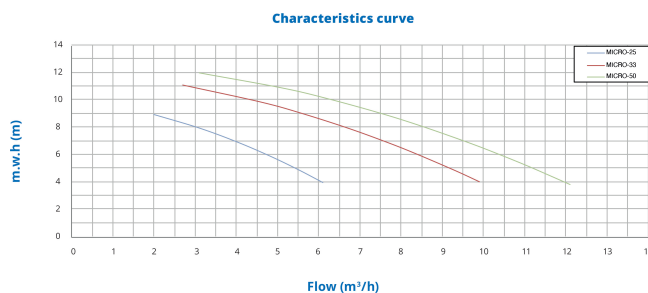

**PSH Pool pump PP/GF30 1 1/2"
female thread 1,4A 230VAC
black type Micro 25 (7032211)**

 P S H

TECHNICAL SPECIFICATIONS

Colour	black
Shaft	stainless steel 416
Pump body	PP/GF30
Material impeller 1	noryl
Material cover	PP/GF30
Material seal	carbon/ceramic
Connection	female thread
Length	432 mm
Voltage	230VAC
Max. temperature	40 °C
Width	176 mm
Height	218.6 mm
Frequency	50 Hz
IP value	IP55
Motor RPM	2900
Type	Micro 25
Capacity	6,1 m ³ /h

Output Power 0,25 HP

Size 1 1/2"

Weight 6.4 kg

Power 0.2 kW

MWC 9

Ampere 1,4 A

PRODUCT INFORMATION

Specially designed for small pools, above ground pools and spas.

Features:

- Connection: female thread
- Self-priming
- Suitable for operation with salt chlorinators and sea water up to 3,5% (35gr/l)
- Thermal protection included
- Supplied with 1m cable with Schuko plug
- Insulation Class: F
- Protection: IP55
- Motor: 50Hz/2900rpm with option of 60Hz
- Max water temperature: 40°C