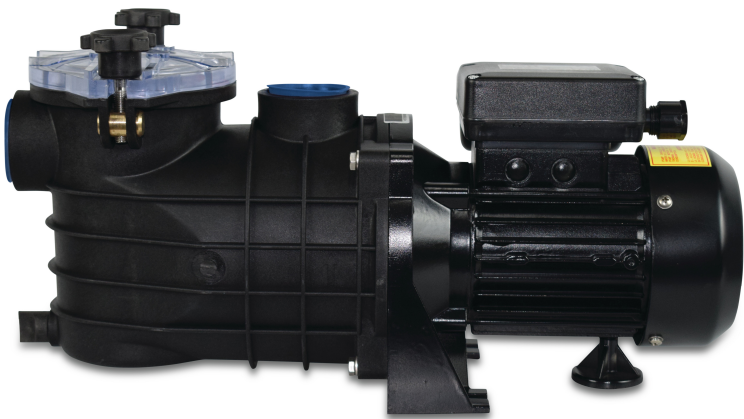

**PSH Pool pump PP/GF30 1 1/2"
female thread 1,4A 230VAC
black type Micro 25 (7032211)**

 P S H

TECHNICAL SPECIFICATIONS

Colour	black
Shaft	stainless steel 416
Pump body	PP/GF30
Material impeller 1	noryl
Material cover	PP/GF30
Material seal	carbon/ceramic
Connection	female thread
Length	432 mm
Voltage	230VAC
Max. temperature	40 °C
Width	176 mm
Height	218.6 mm
Frequency	50 Hz
IP value	IP55
Motor RPM	2900
Type	Micro 25
Capacity	6,1 m ³ /h

Output Power 0,25 HP

Size 1 1/2"

Weight 6.4 kg

Power 0.2 kW

MWC 9

Ampere 1,4 A

PRODUCT INFORMATION

Specially designed for small pools, above ground pools and spas.

Features:

- Connection: female thread
- Self-priming
- Suitable for operation with salt chlorinators and sea water up to 3,5% (35gr/l)
- Thermal protection included
- Supplied with 1m cable with Schuko plug
- Insulation Class: F
- Protection: IP55
- Motor: 50Hz/2900rpm with option of 60Hz
- Max water temperature: 40°C