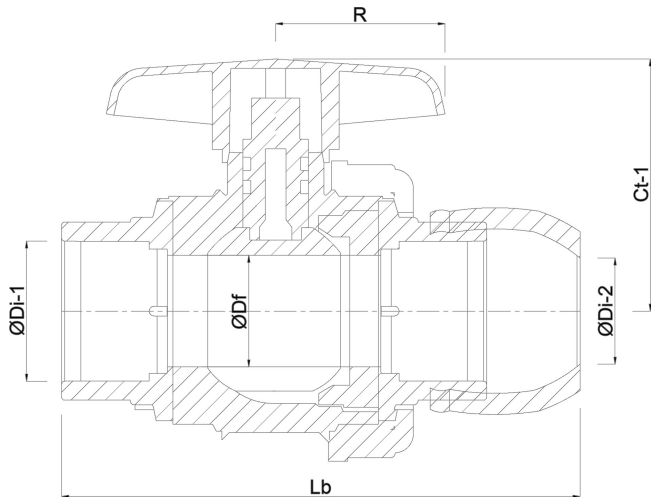

**Profec Ball valve PP 25 mm x
3/4" compression x female
thread 10bar black type Safe
501 (0707361)**

TECHNICAL SPECIFICATIONS

Colour	black
Type	Safe 501
Material	PP
Operation	lever
Colour lever	red
Handle material	PVC-U
Housing construction	2-part
Material housing	PP
Material seal	hytrel/EPDM
Connection	compression x female thread
Pressure	10 bar
Size	25 mm x 3/4"

DIMENSIONS

Ct-1	70 mm
Lb	126 mm
R	53 mm

ØDf 20 mm

ØDi-2 25 mm

ØDo-1 3/4 "

PRODUCT INFORMATION

With secure ball.

Last modified date: 21/02/2026