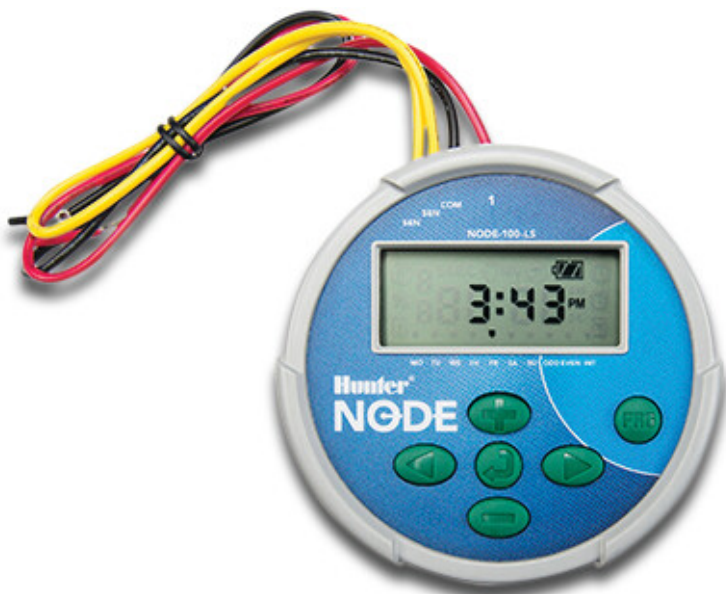

Hunter Irrigation controller 9VDC blue without solenoid type NODE 400 4 stations (7032925)

Hunter®

TECHNICAL SPECIFICATIONS

Colour	blue
--------	------

Type	NODE
------	------

Voltage	9VDC
---------	------

Height	64 mm
--------	-------

IP value	IP68
----------	------

Model	without solenoid
-------	------------------

Type	400
------	-----

Number of Stations	4
--------------------	---

PRODUCT INFORMATION

For isolated sites and power-restricted areas, the Hunter NODE is the smart, reliable solution. The NODE mounts to a valve's solenoid quickly and easily, and without screws, drills or additional wires. The unit's solid construction and full waterproof exterior ensure it can handle the harsh environment of any valve box. The NODE is powered by one or two 9V alkaline batteries and provides standard or extended power throughout the season. Along with exceptional reliability, the NODE features an easy-to-program LCD screen, the ability to control a Pump Master Valve, and is faster to program with Hunter's simple wizard with 3 programs and 4 start times per program. The array of programming options and rugged reliability make the NODE a compact, but powerful irrigation controller with the flexibility of battery or solar power.

- Number of stations: 1, 2, 4, or 6
- Battery-operated controller for automatic irrigation without AC power
- Battery-life indicator for battery replacement
- Waterproof enclosure seal protects against water ingress

- 3 flexible programs with 4 start times each and up to 6-hour run times
- Suspend irrigation up to 99 days during the off-season
- Easy Retrieve™ memory backs up the full irrigation schedule if ever changed
- Seasonal adjustment for quicker schedule adjustments without changing run times
- Solar panel provides maintenance-free operation
- Mounts to Hunter solenoids, pipes, flat surfaces, or inside the valve box