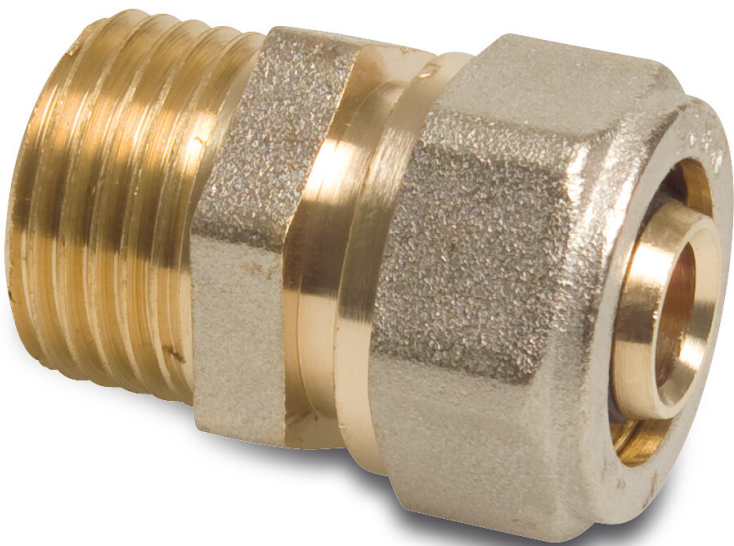

**Profec Adaptor socket brass
nickel plated 16 mm x 3/4"
compression x male thread
type Alu-PE-X (0702042)**

TECHNICAL SPECIFICATIONS

Type	Alu-PE-X
Material	brass
Surface treatment	nickel plated
Material seal	NBR
Connection	compression x male thread
Max. temp.	120 °C
Size	16 mm x 3/4"
Length	39,5 mm
Weight	0.056 kg

DIMENSIONS

F-2	13 mm
K-1	24 mm
ØDi-1	16 mm
ØDo-2	3/4 "

PRODUCT INFORMATION

Suitable for multilayer pipe

Last modified date: 21/02/2026

Bosta UK Ltd.
Reflection House
Olding Road
Bury St. Edmunds
Suffolk
IP33 3TA
T +44 (0) 1284 716580
E enquiries@bosta.co.uk
<http://www.bosta.com>