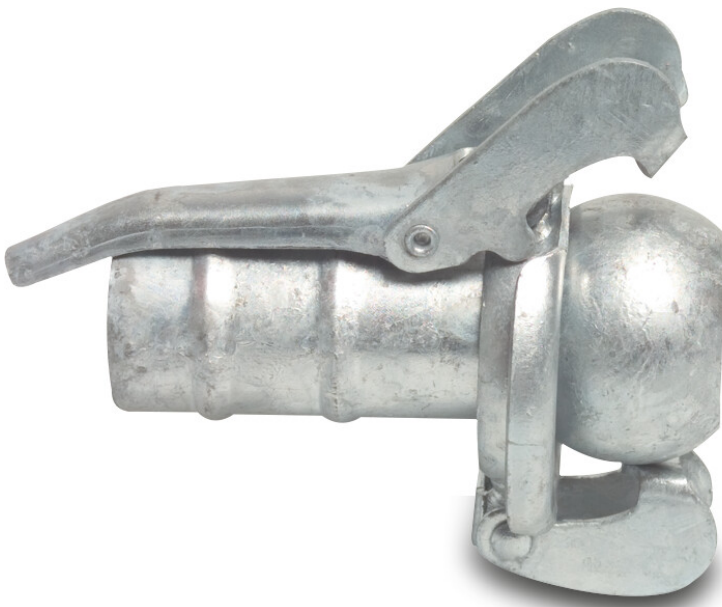

**Quick coupler adaptor steel  
galvanised 108 mm x 102 mm  
male part Bauer x hose tail  
type Bauer S77 (0220435)**

# TECHNICAL SPECIFICATIONS

Type	Bauer
------	-------

Material	steel
----------	-------

Surface treatment	galvanised
-------------------	------------

Connection	male part Bauer x hose tail
------------	-----------------------------