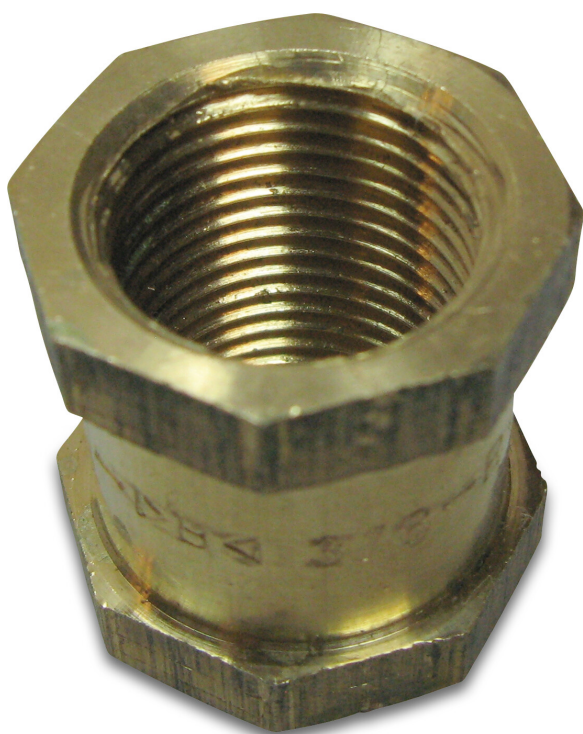

**Nr. 270 Socket bronze 1/4"**  
**female thread 25bar (0720280)**

# TECHNICAL SPECIFICATIONS

Material	bronze
Connection	female thread
Fitting nr.	Nr. 270
Size	1/4"
Pressure	25 bar

**Last modified date: 21/02/2026**

Bosta UK Ltd.  
Reflection House  
Olding Road  
Bury St. Edmunds  
Suffolk  
IP33 3TA  
T +44 (0) 1284 716580  
E [enquiries@bosta.co.uk](mailto:enquiries@bosta.co.uk)  
<http://www.bosta.com>