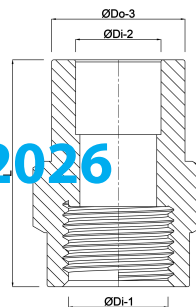

**Profec Adaptor socket PVC-U  
25/32 mm x 3/4" glue  
socket/glue spigot x female  
thread 10bar grey (0100256)**

# TECHNICAL SPECIFICATIONS

Colour	grey
Material	PVC-U
Connection	glue socket/glue spigot x female thread
Pressure	10 bar
Size	25/32 mm x 3/4"

## DIMENSIONS

F-2	19 mm
L	50 mm
P-1	19 mm
ØDi-1	3/4 "
ØDi-2	25 mm
ØDo-3	32 mm

Last modified date: 20/02/2026

Bosta UK Ltd.  
Reflection House  
Olding Road  
Bury St. Edmunds  
Suffolk  
IP33 3TA  
T +44 (0) 1284 716580  
E [enquiries@bosta.co.uk](mailto:enquiries@bosta.co.uk)  
<http://www.bosta.com>