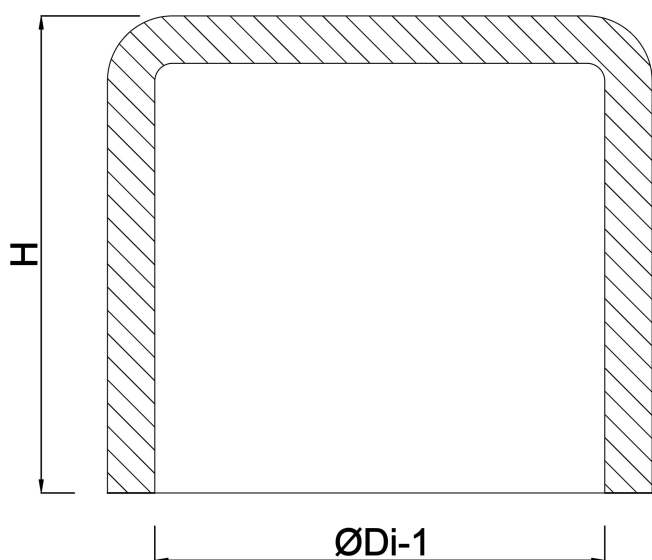

# Cap PVC-U 12 mm glue socket 16bar grey (0101336)

# TECHNICAL SPECIFICATIONS

Colour	grey
Material	PVC-U
Connection	glue socket
Size	12 mm
Pressure	16 bar

## DIMENSIONS

ØDi-1	12 mm
H	19 mm

**Last modified date: 04/10/2025**

Bosta UK Ltd.  
Reflection House  
Olding Road  
Bury St. Edmunds  
Suffolk  
IP33 3TA  
T +44 (0) 1284 716580  
E [enquiries@bosta.co.uk](mailto:enquiries@bosta.co.uk)  
<http://www.bosta.com>