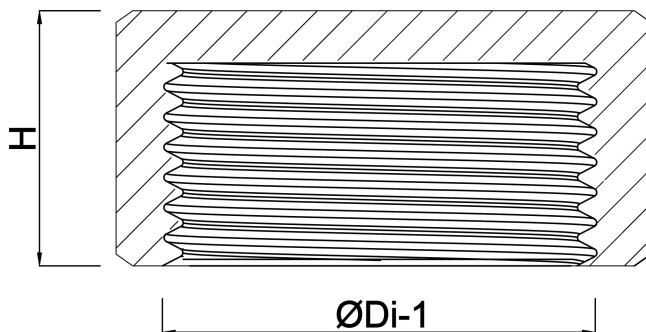

Cap PP 3/4" female thread 10bar beige (0330437)

TECHNICAL SPECIFICATIONS

Colour	beige
Material	PP
Connection	female thread
Pressure	10 bar
Size	3/4"

DIMENSIONS

H	24 mm
ØDi-1	3/4 "
ØDo-1	42 mm

Last modified date: 21/02/2026