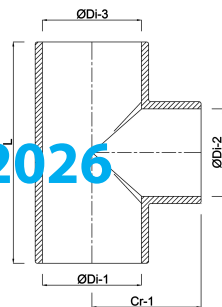

**VDL T-piece 90° PVC-U 63 mm x
40/50 mm x 63 mm glue socket
x glue socket/glue spigot x
glue socket 16bar grey
(7018096)**

VL Van de Lande

TECHNICAL SPECIFICATIONS

Colour	grey
Material	PVC-U
Connection	glue socket x glue socket/glue spigot x glue socket
Size	63 mm x 40/50 mm x 63 mm
Pressure	16 bar

DIMENSIONS

Cr-1	72.5 mm
L	144 mm
ØDi-1	63 mm
ØDi-2	50 mm
ØDi-3	63 mm
β	90 °

Last modified date: 23/02/2026

Bosta UK Ltd.
Reflection House
Olding Road
Bury St. Edmunds
Suffolk
IP33 3TA
T +44 (0) 1284 716580
E enquiries@bosta.co.uk
<http://www.bosta.com>