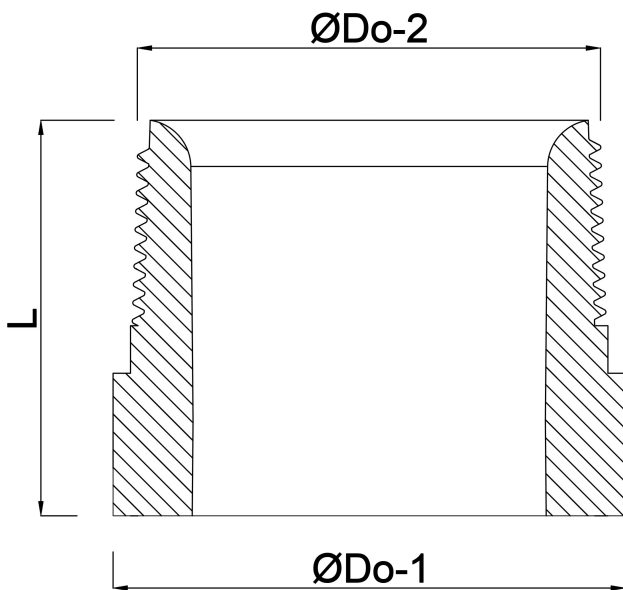

Profec Nr. 23B Welding nipple steel 3/4" male thread x butt welding 16bar (1191201)

TECHNICAL SPECIFICATIONS

Material	steel
Connection	male thread x butt welding
Fitting nr.	Nr. 23B
Pressure	16 bar
Size	3/4"
Length	30 mm

DIMENSIONS

L	30 mm
ØDo-2	3/4 "

Last modified date: 22/02/2026

Bosta UK Ltd.
Reflection House
Olding Road
Bury St. Edmunds
Suffolk
IP33 3TA
T +44 (0) 1284 716580
E enquiries@bosta.co.uk
<http://www.bosta.com>