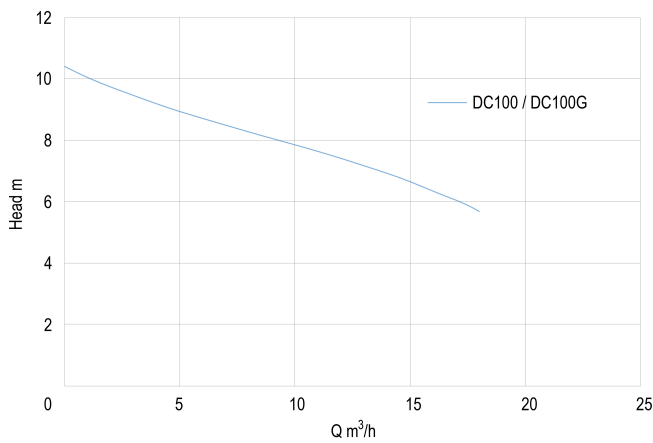

Size 1 1/2"

Float not included

DIMENSIONS

H-1 410 mm

H-2 160 mm

W-1 230 mm

Last modified date: 07/05/2026

Bosta UK Ltd.
Reflection House
Olding Road
Bury St. Edmunds
Suffolk
IP33 3TA
T +44 (0) 1284 716580
E enquiries@bosta.co.uk
<http://www.bosta.com>