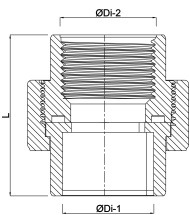

**Profec Union adaptor PVC-U 20
mm x 1/2" glue socket x female
thread 10bar grey (0110081)**

TECHNICAL SPECIFICATIONS

Colour	grey
Material	PVC-U
Connection	glue socket x female thread
Pressure	10 bar
Size	20 mm x 1/2"

DIMENSIONS

L	47 mm
Lb	27 mm
ØDi-2	20 mm
ØDi-1	1/2 "
Hi-1	20 mm
P-1	10 mm
Do-n	40 mm

Last modified date: 09/10/2025

Bosta UK Ltd.
Reflection House
Olding Road
Bury St. Edmunds
Suffolk
IP33 3TA
T +44 (0) 1284 716580
E enquiries@bosta.co.uk
<http://www.bosta.com>