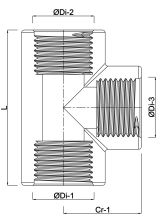

T-piece 90° PP 2" female thread 10bar grey (0330127)

TECHNICAL SPECIFICATIONS

Colour	grey
Material	PP
Connection	female thread
Pressure	10 bar
Max. temp.	80 °C
Size	2"

DIMENSIONS

L	128 mm
ØDi-1	2 "
ØDi-2	2 "
ØDi-3	2 "
Cr-1	52 mm
β	90 °