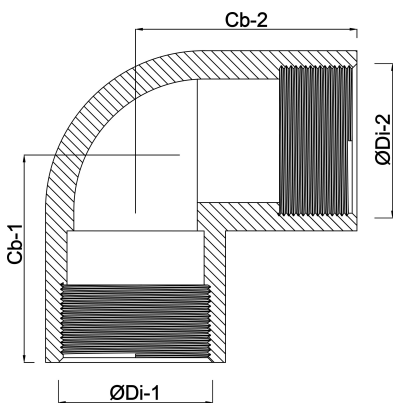

**Elbow 90° PP 3/4" female
thread 10bar beige (0330402)**

TECHNICAL SPECIFICATIONS

Colour	beige
Material	PP
Connection	female thread
Pressure	10 bar
Size	3/4"

DIMENSIONS

\varnothing Di-1	3/4 "
\varnothing Di-2	3/4 "
Cb-1	33 mm
Cb-2	33 mm
β	90 °