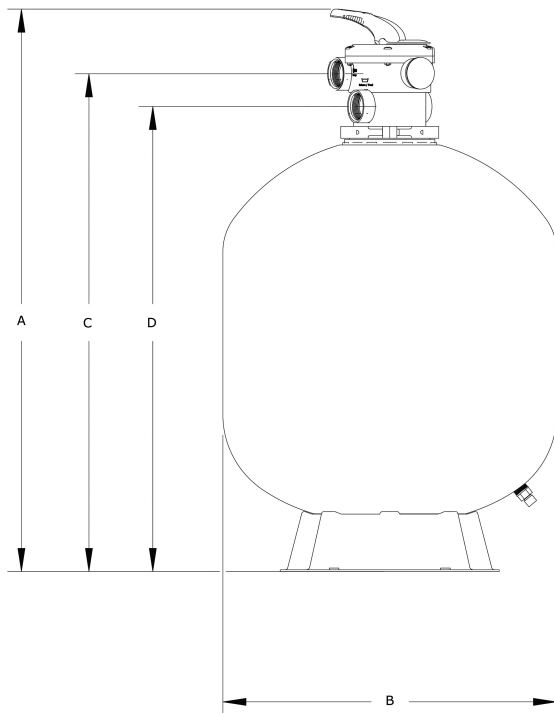

Norsup Sand filter PP 50 mm / 1 1/2" female thread 3,75bar grey type T620 (7024563)

NORSUP

TECHNICAL SPECIFICATIONS

Colour	grey
Material	PP
Connection	female thread
Pressure	3,75 bar
Max. temp.	43 °C
Type	T620
Capacity	14 m ³ /h
Size	50 mm / 1 1/2"
Diameter	620 mm
Weight	14 kg
Sand	150 kg
Filter area	0.29 m ²
Max. pool vol.	70 m ³

DIMENSIONS

A	962 mm
B	24.5 "

B 25 " inch

B 620 mm

C 852 mm

D 792 mm

PRODUCT INFORMATION

- High quality PP filter tank
- Extremely high maximum working pressure up to 3,75 bar
- Praher 6-way valve included
- 10 years tank warranty + 5 years valve warranty