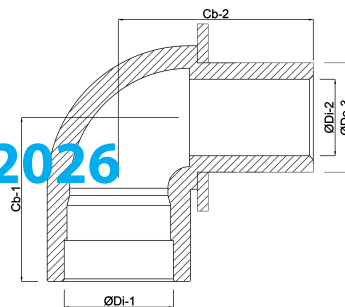

Profec Reducer elbow 90° PVC-U 50/63 mm x 63 mm glue socket/glue spigot x glue socket 10bar grey (0110098)

TECHNICAL SPECIFICATIONS

Colour	grey
Material	PVC-U
Connection	glue socket/glue spigot x glue socket
Pressure	10 bar
Size	50/63 mm x 63 mm

DIMENSIONS

Cb-1	57 mm
Cb-2	61 mm
ØDi-1	63 mm
ØDi-2	50 mm
ØDo-3	63 mm
β	90 °

Last modified date: 20/02/2026

Bosta UK Ltd.
Reflection House
Olding Road
Bury St. Edmunds
Suffolk
IP33 3TA
T +44 (0) 1284 716580
E enquiries@bosta.co.uk
<http://www.bosta.com>