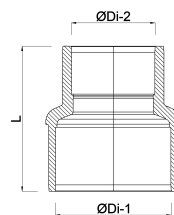

**VDL Reducer socket PVC-U 160
mm x 140 mm glue socket
10bar grey type made from
tubing (7002471)**

V-L Van de Lande

TECHNICAL SPECIFICATIONS

Colour	grey
Type	made from tubing
Material	PVC-U
Size	160 mm x 140 mm
Connection	glue socket
Pressure	10 bar

DIMENSIONS

L	240 mm
Mold	hand formed
P-1	90 mm
P-2	80 mm
ØDi-1	160 mm
ØDi-2	140 mm

Last modified date: 22/02/2026

Bosta UK Ltd.
Reflection House
Olding Road
Bury St. Edmunds
Suffolk
IP33 3TA
T +44 (0) 1284 716580
E enquiries@bosta.co.uk
<http://www.bosta.com>