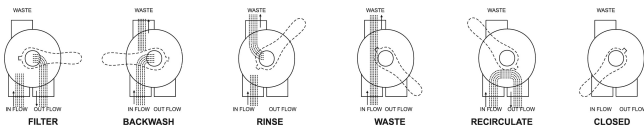

Praher Multiport valve ABS/stainless steel 1 1/2" female thread white type 6- way valve (0111370)

**PRAHER
GROUP**

TECHNICAL SPECIFICATIONS

Colour	white
Type	6-way valve
Material	ABS/stainless steel
Material seal	NBR/TPE
Max. temp.	40 °C
Size	1 1/2"
Connection	female thread