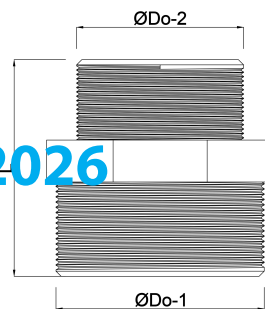

**Profec Reducing nipple
hexagonal PVC-U 1/2" x 3/8"
male thread 10bar grey
(0101331)**

TECHNICAL SPECIFICATIONS

Colour	grey
Material	PVC-U
Connection	male thread
Pressure	10 bar
Size	1/2" x 3/8"

DIMENSIONS

F-1	15 mm
F-2	11 mm
K-1	24 mm
L	36 mm
ØDo-1	1/2 "
ØDo-2	3/8 "

Last modified date: 23/02/2026

Bosta UK Ltd.
Reflection House
Olding Road
Bury St. Edmunds
Suffolk
IP33 3TA
T +44 (0) 1284 716580
E enquiries@bosta.co.uk
<http://www.bosta.com>