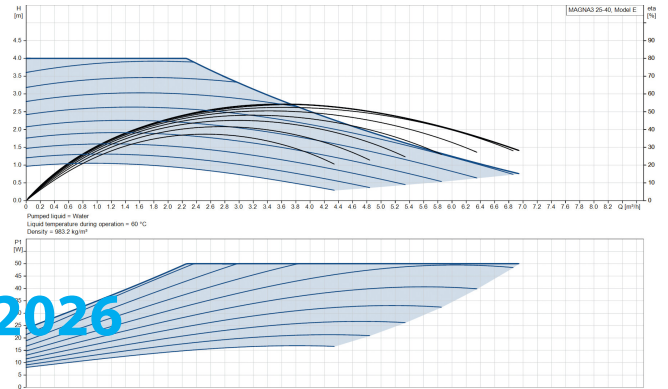

Size

1 1/2"

Ampere

0.46 A

Last modified date: 09/05/2026

Bosta UK Ltd.
Reflection House
Olding Road
Bury St. Edmunds
Suffolk
IP33 3TA
T +44 (0) 1284 716580
E enquiries@bosta.co.uk
<http://www.bosta.com>