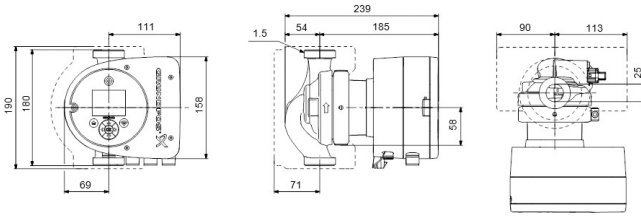

Size

1 1/2"

Ampere

0.46 A

Last modified date: 09/05/2026

Bosta UK Ltd.
Reflection House
Olding Road
Bury St. Edmunds
Suffolk
IP33 3TA
T +44 (0) 1284 716580
E enquiries@bosta.co.uk
<http://www.bosta.com>