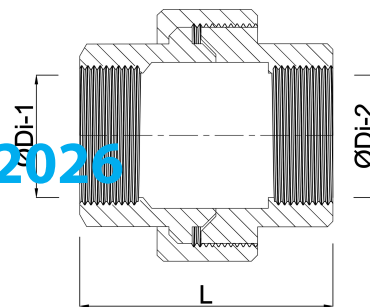

Profec Union coupler PVC-U
1/2" female thread 10bar grey
(7002139)

TECHNICAL SPECIFICATIONS

Colour	grey
Material	PVC-U
Connection	female thread
Pressure	10 bar
Size	1/2"

DIMENSIONS

K-1	30 mm
K-2	30 mm
Kn	46 mm
L	52 mm
ØDi-1	1/2 "
ØDi-2	1/2 "