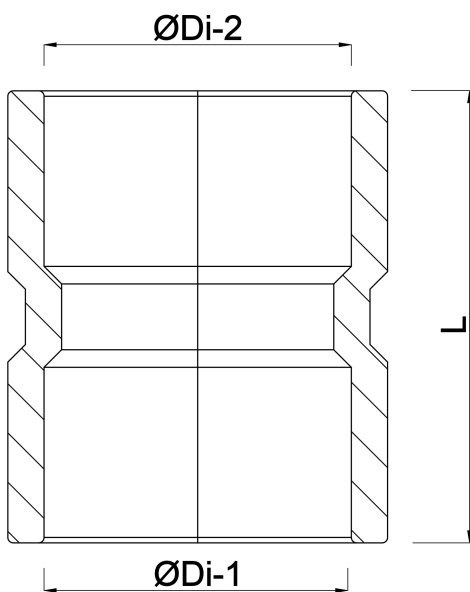

# Socket PVC-U 2" imperial glue socket 16bar white (0180115)

# TECHNICAL SPECIFICATIONS

Colour	white
Material	PVC-U
Connection	imperial glue socket
Pressure	16 bar
Size	2"

## DIMENSIONS

L	78 mm
ØDi-1	2"
ØDi-2	2"

**Last modified date: 20/02/2026**

Bosta UK Ltd.  
Reflection House  
Olding Road  
Bury St. Edmunds  
Suffolk  
IP33 3TA  
T +44 (0) 1284 716580  
E [enquiries@bosta.co.uk](mailto:enquiries@bosta.co.uk)  
<http://www.bosta.com>