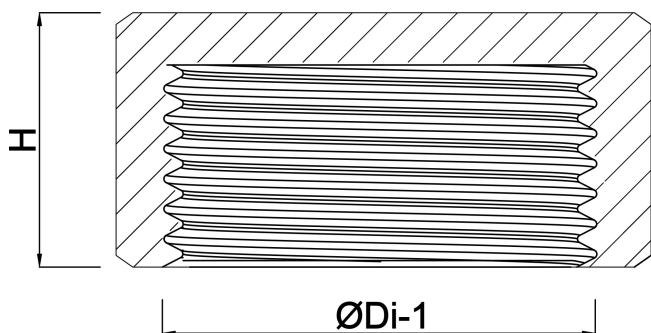

**Profec Nr. 300 Hexagon cap
brass 2" female thread 30bar
(0710403)**

TECHNICAL SPECIFICATIONS

Material	brass
Connection	female thread
Fitting nr.	Nr. 300
Max. temp.	120 °C
Size	2"
Pressure	30 bar

DIMENSIONS

F-1	16 mm
H	21 mm
K-1	65 mm
ØDi-1	2"

Last modified date: 21/02/2026

Bosta UK Ltd.
Reflection House
Olding Road
Bury St. Edmunds
Suffolk
IP33 3TA
T +44 (0) 1284 716580
E enquiries@bosta.co.uk
<http://www.bosta.com>