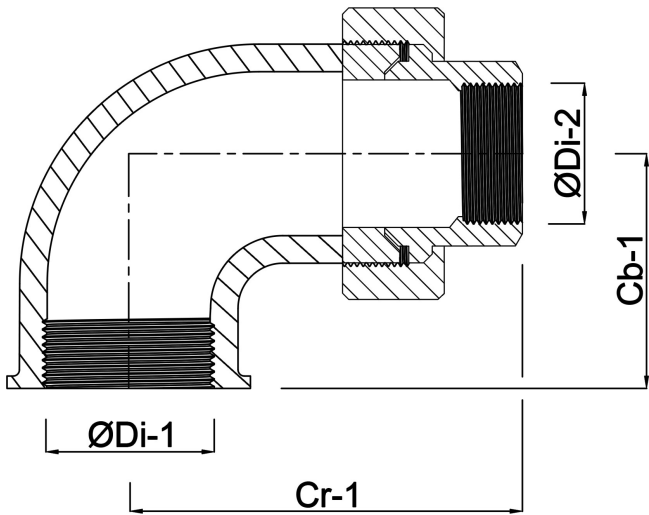

**Profec Nr. 96 Union elbow 90°
cast iron galvanised 2 1/2"
female thread 25bar DVGW
type conical (1009609)**

TECHNICAL SPECIFICATIONS

Type	conical
Material	cast iron
Surface treatment	galvanised
Approval	DVGW
Connection	female thread
Fitting nr.	Nr. 96
Temperature range	-20°C - 120°C
Pressure	25 bar
Size	2 1/2"

DIMENSIONS

Cb-1	119 mm
Cr-1	78 mm
F-1	27 mm
F-2	24 mm
K-1	84 mm
Kn	110 mm

ØDi-1 2 1/2 "

ØDi-2 2 1/2 "

β 90 °

Last modified date: 22/02/2026

Bosta UK Ltd.
Reflection House
Olding Road
Bury St. Edmunds
Suffolk
IP33 3TA
T +44 (0) 1284 716580
E enquiries@bosta.co.uk
<http://www.bosta.com>