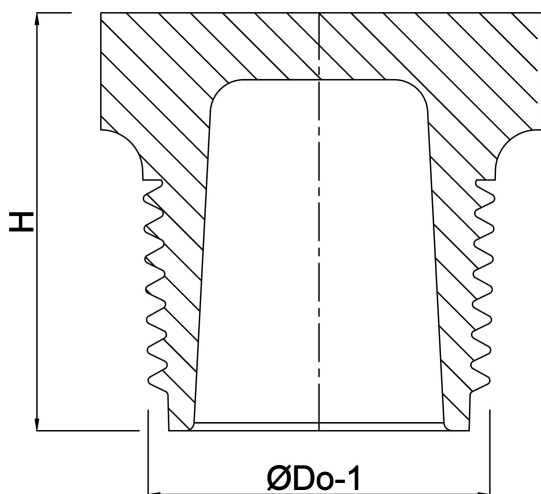

**Profec Nr. 290 Hexagon plug
stainless steel 316 1 1/2" male
thread 16bar (0080177)**

TECHNICAL SPECIFICATIONS

Material stainless steel 316

Connection male thread

Fitting nr. Nr. 290

Pressure 16 bar

Max. temp. 100 °C

Size 1 1/2"

DIMENSIONS

H 30.6 mm

ØDi-1 40.3 mm

ØDo-1 1 1/2"

Last modified date: 20/02/2026

Bosta UK Ltd.
Reflection House
Olding Road
Bury St. Edmunds
Suffolk
IP33 3TA
T +44 (0) 1284 716580
E enquiries@bosta.co.uk
<http://www.bosta.com>