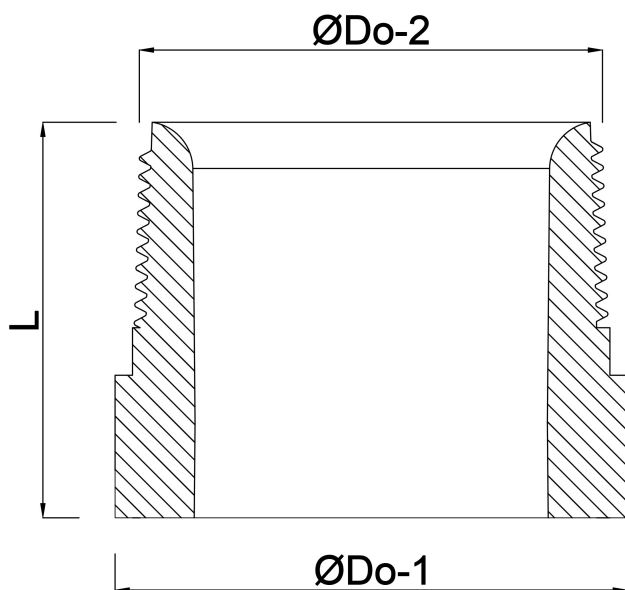

Profec Nr. 23B Welding nipple steel 1" male thread x butt welding 16bar (1191202)

TECHNICAL SPECIFICATIONS

Material	steel
Connection	male thread x butt welding
Fitting nr.	Nr. 23B
Pressure	16 bar
Size	1"
Length	35 mm

DIMENSIONS

L	35 mm
ØDo-2	1"

Last modified date: 22/02/2026

Bosta UK Ltd.
Reflection House
Olding Road
Bury St. Edmunds
Suffolk
IP33 3TA
T +44 (0) 1284 716580
E enquiries@bosta.co.uk
<http://www.bosta.com>