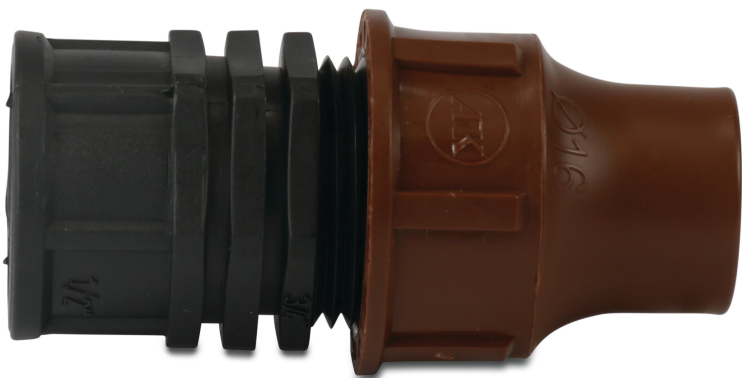

**Adaptor PP 16 mm x 3/4" lock x
female thread 6bar brown type
BF-62-75 lock (7021552)**

TECHNICAL SPECIFICATIONS

Colour	brown
Material	PP
Connection	lock x female thread
Pressure	6 bar
Type	BF-62-75 lock
Size	16 mm x 3/4"
Length	72,5 mm