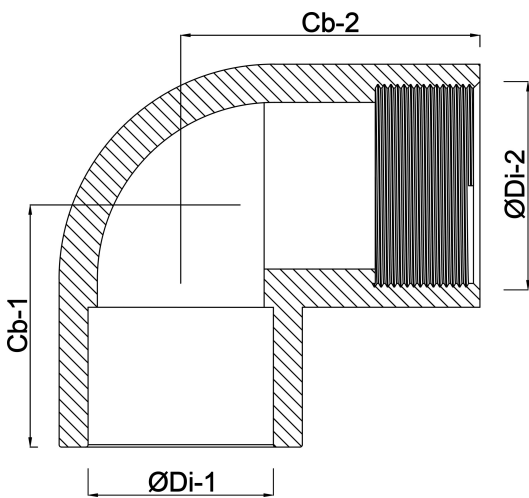

Profec Adaptor elbow 90° PVC-U 110 mm x 4" glue socket x female thread 10bar grey
(0110175)

TECHNICAL SPECIFICATIONS

Colour	grey
Material	PVC-U
Connection	glue socket x female thread
Pressure	10 bar
Size	110 mm x 4"

DIMENSIONS

\O Di-2	110 mm
\O Di-1	4"
Cb-1	121 mm
Cb-2	121 mm

Last modified date: 10/10/2025

Bosta UK Ltd.
Reflection House
Olding Road
Bury St. Edmunds
Suffolk
IP33 3TA
T +44 (0) 1284 716580
E enquiries@bosta.co.uk
<http://www.bosta.com>