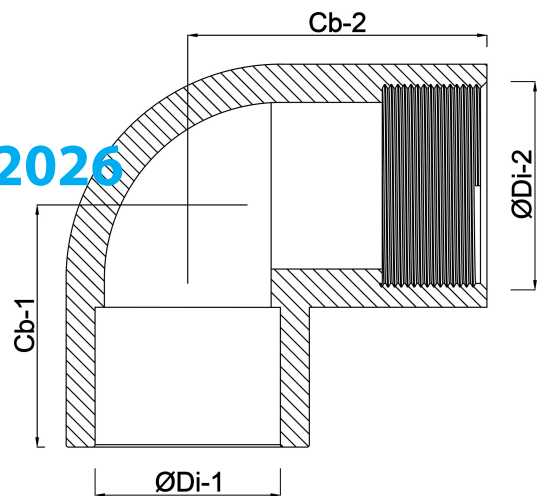

Profec Adaptor elbow 90° PVC-U 110 mm x 4" glue socket x female thread 10bar grey
(0110175)

TECHNICAL SPECIFICATIONS

Colour	grey
Material	PVC-U
Connection	glue socket x female thread
Pressure	10 bar
Size	110 mm x 4"

DIMENSIONS

Cb-1	121 mm
Cb-2	121 mm
ØDi-1	4 "
ØDi-2	110 mm

Last modified date: 20/02/2026

Bosta UK Ltd.
Reflection House
Olding Road
Bury St. Edmunds
Suffolk

IP33 3TA
T +44 (0) 1284 716580
E enquiries@bosta.co.uk
<http://www.bosta.com>