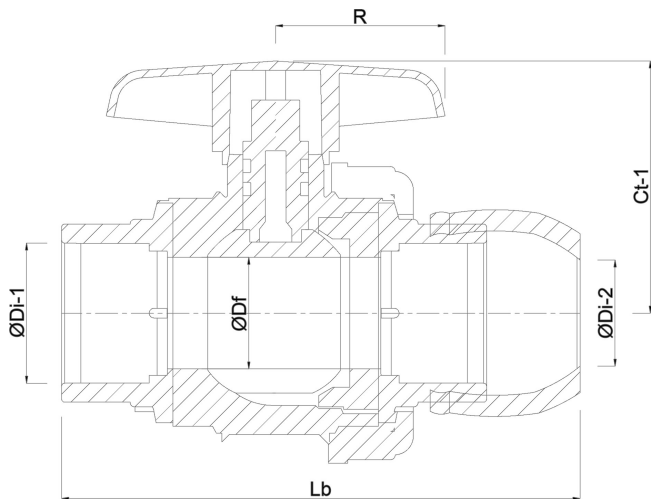

**Profec Ball valve PP 63 mm x 2"  
compression x female thread  
10bar black type Safe 501  
(0707365)**

# TECHNICAL SPECIFICATIONS

Colour	black
Type	Safe 501
Material	PP
Operation	lever
Colour lever	red
Handle material	PVC-U
Housing construction	2-part
Material housing	PP
Material seal	hytrel/EPDM
Connection	compression x female thread
Pressure	10 bar
Size	63 mm x 2"

## DIMENSIONS

Ct-1	105 mm
Lb	225 mm
R	73 mm

ØDf 50 mm

ØDi-2 63 mm

ØDo-1 2 "