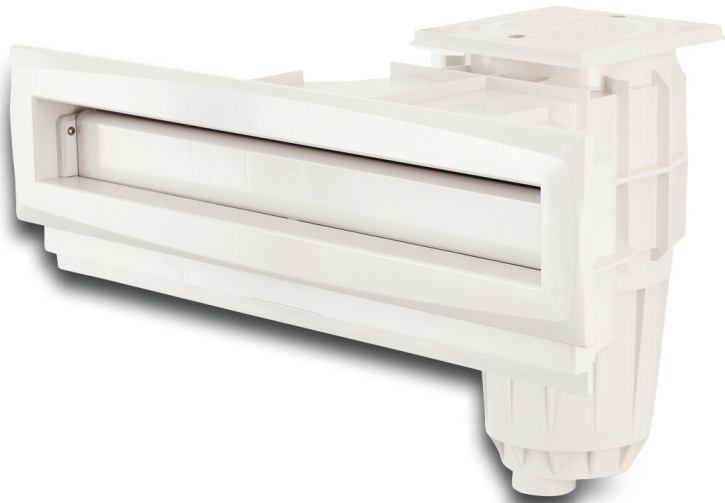

**Ocean High waterline skimmer
wide ABS 1 1/2" x 2" female
thread white/black rectangular
(7027634)**

ocean.

TECHNICAL SPECIFICATIONS

Colour	white/black
Material	ABS/stainless steel
Suitable for	liner, concrete and fibreglass pools
Connection	female thread
Model	rectangular
Size	1 1/2" x 2"

DIMENSIONS

A	582 mm
B	544.2 mm
C	790 mm
D	180 mm
E	265 mm
F	317 mm
G	700 mm
H	90 mm

PRODUCT INFORMATION

Features:

- Premium range with stainless steel thread inserts.
- Made in Austria
- 5 year warranty against cracking of frame and body
- 10 year spare parts supply guarantee