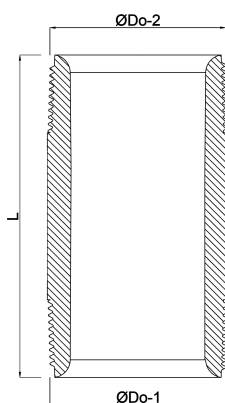

Profec Nr. 23 Pipe nipple steel black 1" male thread 16bar 40 mm (1164040)

TECHNICAL SPECIFICATIONS

Material steel black

Connection male thread

DIN Standard DIN 2982

Fitting nr. Nr. 23

Pressure 16 bar

Size 1"

Length 40 mm

DIMENSIONS

L 40 mm

\varnothing Do-1 1"

\varnothing Do-2 1"

Last modified date: 22/02/2026

Bosta UK Ltd.
Reflection House
Olding Road
Bury St. Edmunds
Suffolk
IP33 3TA
T +44 (0) 1284 716580
E enquiries@bosta.co.uk
<http://www.bosta.com>