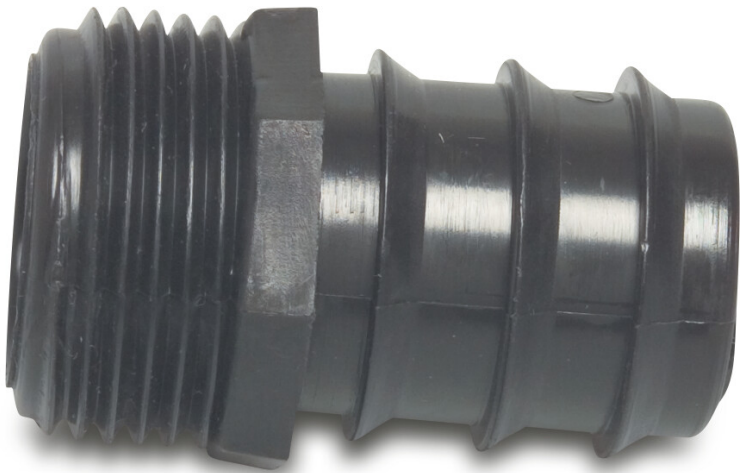

**Barbed adaptor PP 1" x 25 mm
male thread x barbed 4bar
black (7038141)**

TECHNICAL SPECIFICATIONS

Colour	black
Material	PP
Connection	male thread x barbed
Pressure	4 bar
Size	1" x 25 mm

PRODUCT INFORMATION

All diameters correspond to the outside diameter of PE pipes. Applicable for PE40 pipe only.

Last modified date: 24/02/2026

Bosta UK Ltd.
Reflection House
Olding Road
Bury St. Edmunds
Suffolk
IP33 3TA
T +44 (0) 1284 716580
E enquiries@bosta.co.uk
<http://www.bosta.com>