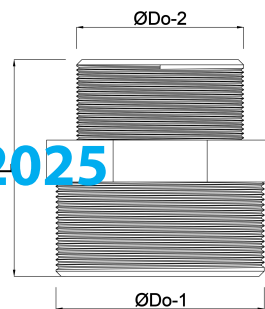

**Profec Reducing nipple
hexagonal PVC-U 4" x 2 1/2"
male thread 10bar grey
(7027476)**

TECHNICAL SPECIFICATIONS

Colour	grey
Material	PVC-U
Connection	male thread
Pressure	10 bar
Size	4" x 2 1/2"

DIMENSIONS

L	87 mm
ØDo-1	4 "
ØDo-2	2 1/2 "
F-1	39 mm
F-2	30 mm
K-1	116 mm

Last modified date: 07/11/2025

Bosta UK Ltd.
Reflection House
Olding Road
Bury St. Edmunds
Suffolk
IP33 3TA
T +44 (0) 1284 716580
E enquiries@bosta.co.uk
<http://www.bosta.com>