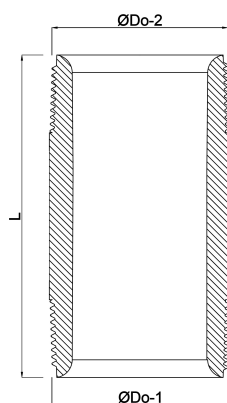

**Profec Nr. 23 Pipe nipple steel
black 1/2" male thread 16bar
80 mm (1162080)**

TECHNICAL SPECIFICATIONS

Material steel black

Connection male thread

DIN Standard DIN 2982

Fitting nr. Nr. 23

Pressure 16 bar

Size 1/2"

Length 80 mm

DIMENSIONS

L 80 mm

ØDo-1 1/2 "

ØDo-2 1/2 "

Last modified date: 22/02/2026

Bosta UK Ltd.
Reflection House
Olding Road
Bury St. Edmunds
Suffolk
IP33 3TA
T +44 (0) 1284 716580
E enquiries@bosta.co.uk
<http://www.bosta.com>