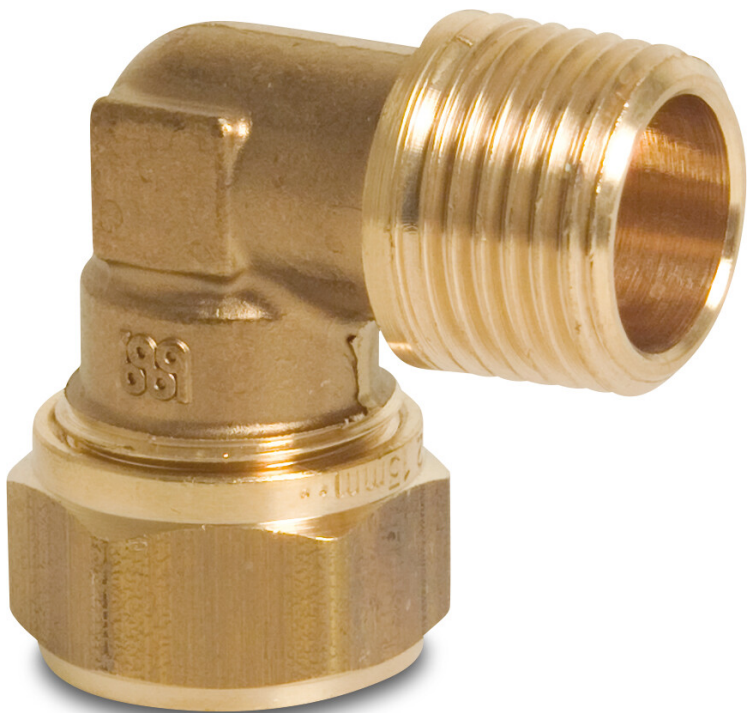

**Bonfix Adaptor elbow 90°
brass 15 mm x 3/8"
compression x male thread
KIWA/GASTEC (0715814)**

bonfix[®]
the fitting factory

TECHNICAL SPECIFICATIONS

Material	brass
Approval	KIWA/GASTEC
Connection	compression x male thread
Size	15 mm x 3/8"