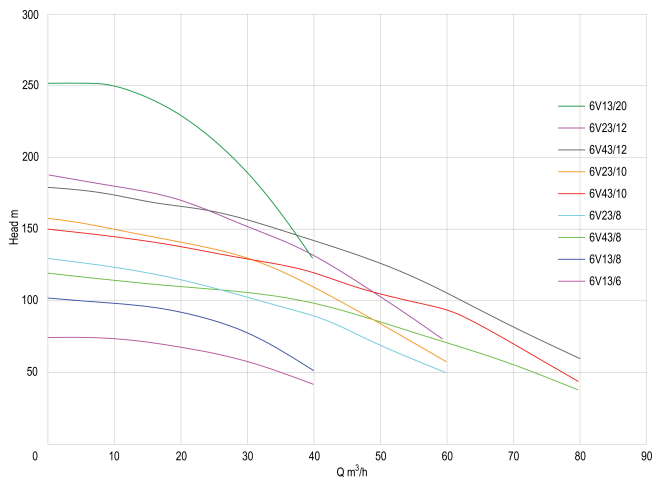

Rovatti Deep well pump cast iron DN85 flange green type 6V23/12 (7024604)

rovatti pompe

TECHNICAL SPECIFICATIONS

Colour green

Material cast iron

Pump body cast iron

Material impeller 1 cast iron

Connection flange

Outer ø 142 mm

Press 170

Motor RPM 2900

Type 6V23/12

Capacity 38/143 - 65/71 m³/h

Output Power 40 HP

MWC 188 m

Size DN85

Power 30 kW

Impellers 12

Max flow rate 60 m³/h

Efficiency 66,7 %

Last modified date: 07/05/2026

Bosta UK Ltd.
 Reflection House
 Olding Road
 Bury St. Edmunds
 Suffolk
 IP33 3TA
 T +44 (0) 1284 716580
 E enquiries@bosta.co.uk
<http://www.bosta.com>