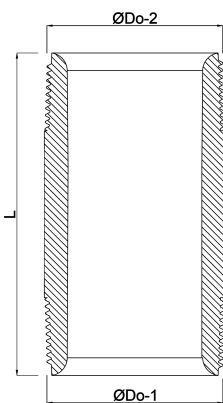

**Profec Nr. 23 Pipe nipple  
stainless steel 316 1 1/4" male  
thread 16bar 80 mm (0080406)**

# TECHNICAL SPECIFICATIONS

Material stainless steel 316

Connection male thread

DIN Standard DIN 2999

Fitting nr. Nr. 23

Pressure 16 bar

Size 1 1/4"

Length 80 mm

## DIMENSIONS

L 80 mm

ØDo-1 1 1/4"

ØDo-2 1 1/4"

**Last modified date: 09/10/2025**

Bosta UK Ltd.  
Reflection House  
Olding Road  
Bury St. Edmunds  
Suffolk  
IP33 3TA  
T +44 (0) 1284 716580  
E [enquiries@bosta.co.uk](mailto:enquiries@bosta.co.uk)  
<http://www.bosta.com>