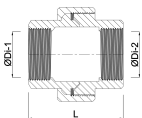

**Profec Nr. 340 Union coupler
stainless steel 316 1/4" female
thread 16bar type conical
(0080191)**

TECHNICAL SPECIFICATIONS

Type	conical
Material	stainless steel 316
Connection	female thread
Fitting nr.	Nr. 340
Pressure	16 bar
Max. temp.	100 °C
DN	1/4 "
Size	1/4"

DIMENSIONS

L	32 mm
ØDi-1	1/4 "
ØDi-2	1/4 "
K-1	30.5 mm
K-2	17 mm

Last modified date: 09/10/2025

Bosta UK Ltd.
Reflection House
Olding Road
Bury St. Edmunds
Suffolk
IP33 3TA
T +44 (0) 1284 716580
E enquiries@bosta.co.uk
<http://www.bosta.com>