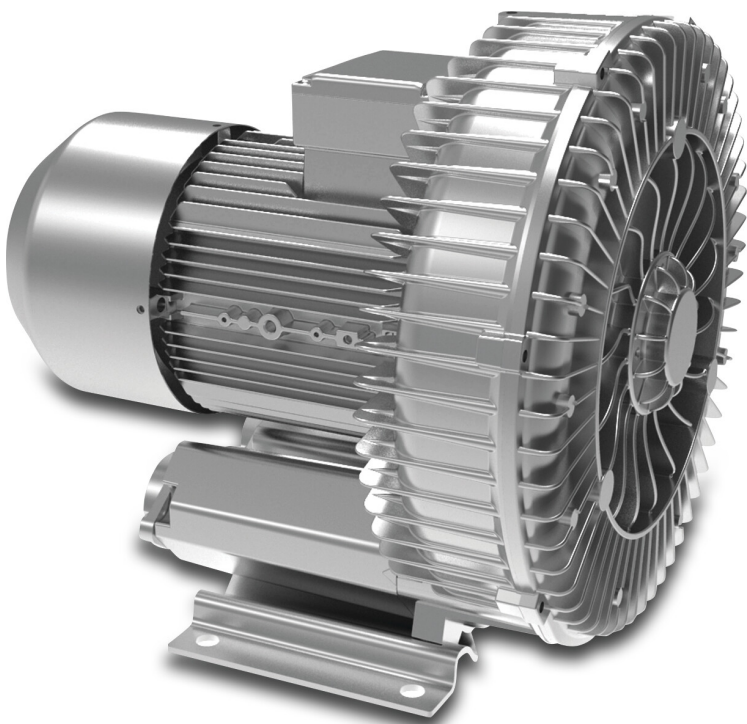

Air blower 2" 400VAC type 050 single impeller 2.2kW (7042254)

TECHNICAL SPECIFICATIONS

Voltage	400VAC
Type	050 single impeller
Capacity	210 m ³ /h
Size	2"
Power	2.2 kW

PRODUCT INFORMATION

The side channel blower system for spa and professional swimming pool applications delivers high-quality and powerful performance. It is an ideal choice for applications that require large volumes of clean, dry air with low pressures and voids. It offers easy installation, reduced operating noise and low energy consumption.

Features:

- Designed to work in continuous service
- Easy vertical or horizontal installation
- Equipped with quiet-running induction motors
- IP54 protection
- Robust and reliable
- No contamination of gasses or conveyed air