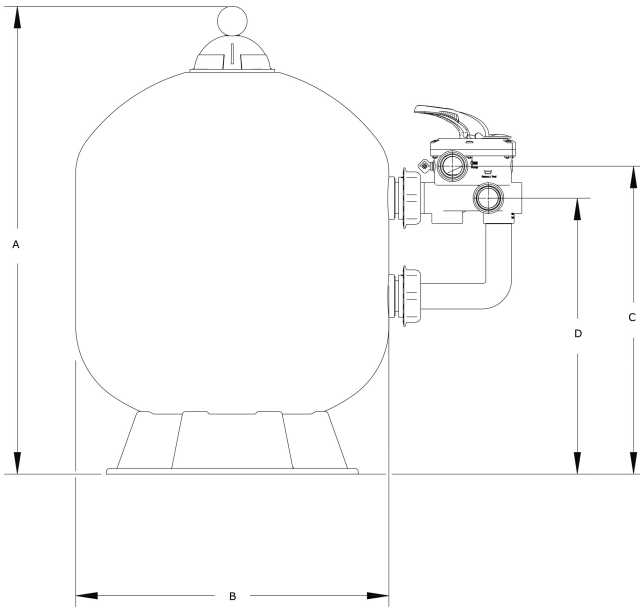

Sand filter PP 1 1/2" female thread 3,75bar beige type S530 (7043242)

TECHNICAL SPECIFICATIONS

Colour	beige
Material	PP
Connection	female thread
Pressure	3,75 bar
Max. temp.	40 °C
Type	S530
Capacity	10 m ³ /h
Size	1 1/2"
Diameter	530 mm
Weight	12 kg
Sand	100 kg
Filter area	0.22 m ²
Max. pool vol.	50 m ³

DIMENSIONS

A	795 mm
B	21 "

B 21 " inch

B 530 mm

C 431 mm

D 281 mm

PRODUCT INFORMATION

Features:

- High quality PP filter tank
- Extremely high maximum working pressure up to 3,75 bar
- 6-way valve included

Last modified date: 25/02/2026

Bosta UK Ltd.
Reflection House

Olding Road
Bury St. Edmunds
Suffolk
IP33 3TA
T +44 (0) 1284 716580
E enquiries@bosta.co.uk
<http://www.bosta.com>